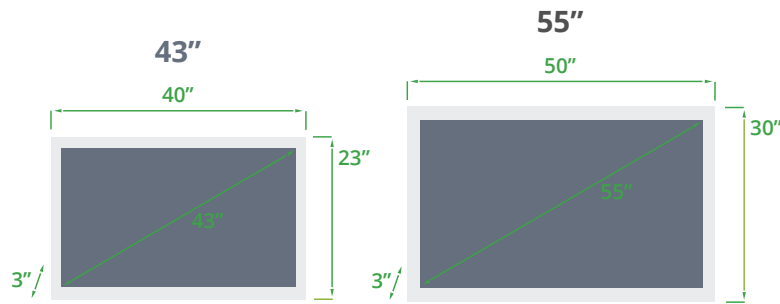

KIOSK PC

Operating System	Windows 11 IoT
CPU	Intel i5 or i7
RAM	16GB DDR4
Storage	128GB or 1T SSD
Connectivity	WiFi, Ethernet
Input/Output	HDMI, VGA, RJ-45, USB2.0 x4
Audio	Realtek ALC662 6-Channel HD Audio CODEC

OPTIONAL HARDWARE

Touchscreen	10-Point PCAP
Connectivity	5G from AT&T

SPECIFICATIONS	43"	55"	65"
Max Resolution	1920x1080	3840x2160	3840x2160
Aspect Ratio	16:9	16:9	16:9
Brightness	3000cd/m²	3000cd/m²	3000cd/m²
Weight	44 lbs	81 lbs	110 lbs

TEMPERATURE -40°F to 140°F (Operational)

CERTIFICATION CE/FCC/RoHS

WARRANTY One Year On-Site Support; Extended Warranties Available