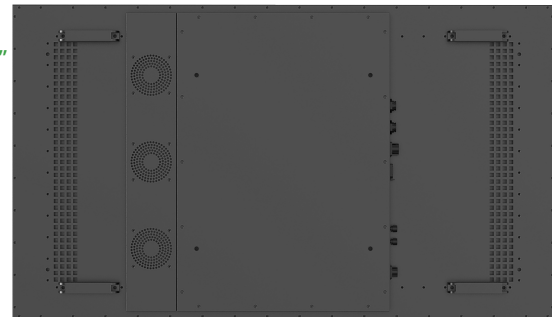

The Agile Outdoor Kiosk is designed to run 24x7 in any outdoor environment. With an IP66 rated enclosure the Agile is the perfect solution for digital signage in the elements. The Agile can be used as a static display or a self-service touch screen kiosk.

With a robust Windows PC, this wall mounted system can display a multitude of digital signage and kiosk applications. The Agile is a fully water and dust-proof display that is engineered to withstand all weather conditions.

TRANSPORTATION

**MUNICIPALITIES
& UNIVERSITIES**

HOSPITALITY

Digital Signage • Interactive Wayfinding/Directories • DOOH Advertising • Traffic Information

Side View

Rear View

KIOSK PC

Operating System	Windows 11 IoT
CPU	Intel i5 or i7
RAM	16GB DDR4
Storage	128GB or 1T SSD
Connectivity	WiFi, Ethernet
Input/Output	HDMI, VGA, RJ-45, USB2.0 x4
Audio	Realtek ALC662 6-Channel HD Audio CODEC

OPTIONAL HARDWARE

Touchscreen	10-Point PCAP
Connectivity	5G from AT&T

SPECIFICATIONS	43"	55"	65"
Max Resolution	1920x1080	3840x2160	3840x2160
Aspect Ratio	16:9	16:9	16:9
Brightness	3000cd/m ²	3000cd/m ²	3000cd/m ²
Weight	44 lbs	81 lbs	110 lbs