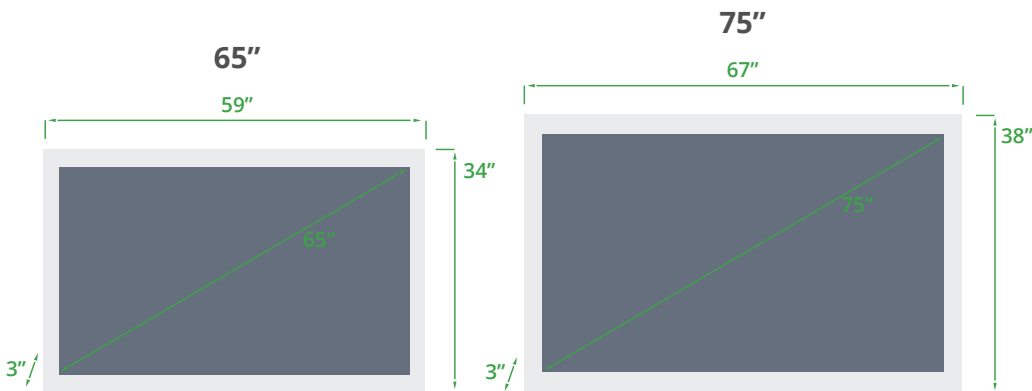

KIOSK PC

Operating System	Windows 11 IoT
CPU	Intel i5 or i7
RAM	16GB DDR4
Storage	128GB or 1T SSD
Connectivity	WiFi, Ethernet
Input/Output	HDMI, VGA, RJ-45, USB2.0 x4
Audio	Realtek ALC662 6-Channel HD Audio CODEC

OPTIONAL HARDWARE

Touchscreen	10-Point PCAP
Connectivity	5G from AT&T

SPECIFICATIONS	43"	55"	65"
Max Resolution	1920x1080	3840x2160	3840x2160
Aspect Ratio	16:9	16:9	16:9
Brightness	3000cd/m²	3000cd/m²	3000cd/m²
Weight	44 lbs	81 lbs	110 lbs

TEMPERATURE -40°F to 140°F (Operational)

CERTIFICATION CE/FCC/RoHS

WARRANTY One Year On-Site Support; Extended Warranties Available